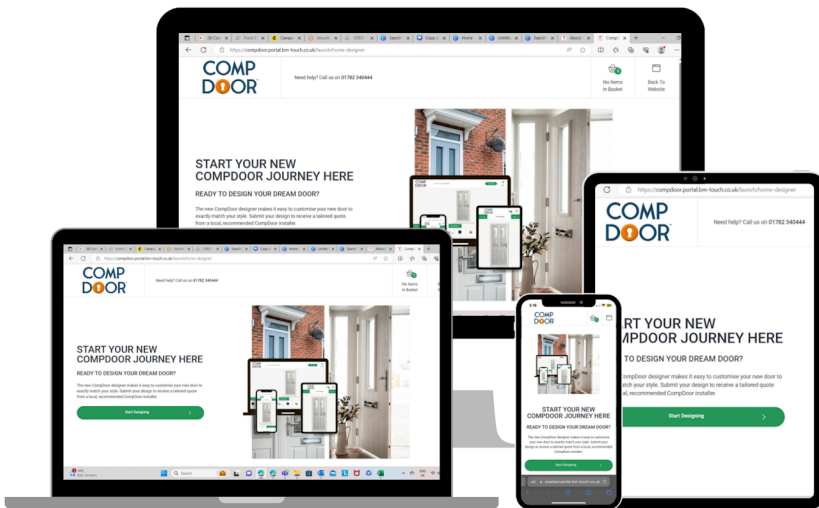

Keep up to date with all the latest news, product updates and installations by following our social media channels **@compdoor**.

Why not share your best images with us for a chance to feature on our pages!

Be the first to hear our news

Sign up to our mailing list for weekly news about our products, services and team updates! Simply scan the QR code and enter your details to start receiving useful updates.

What is **TOUCH** Branded?

Bi | By Business Micros Group

The TOUCH branded portal gives homeowners the ability to effortlessly design a door of their dreams, directly from your website. Once designed, you can requote and send back at the a click of a button!