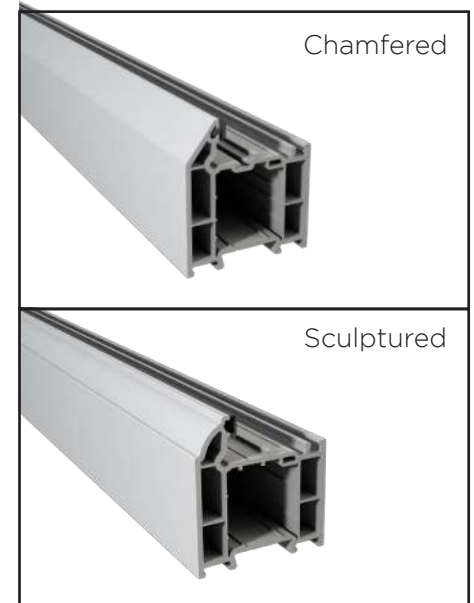

Outer Frame Options