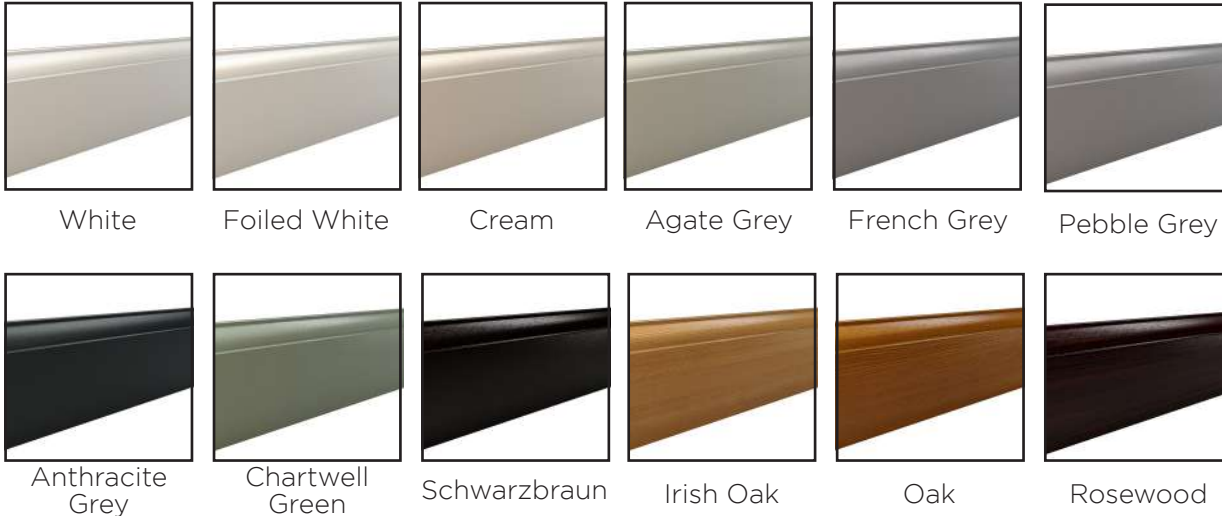

Frame Colours