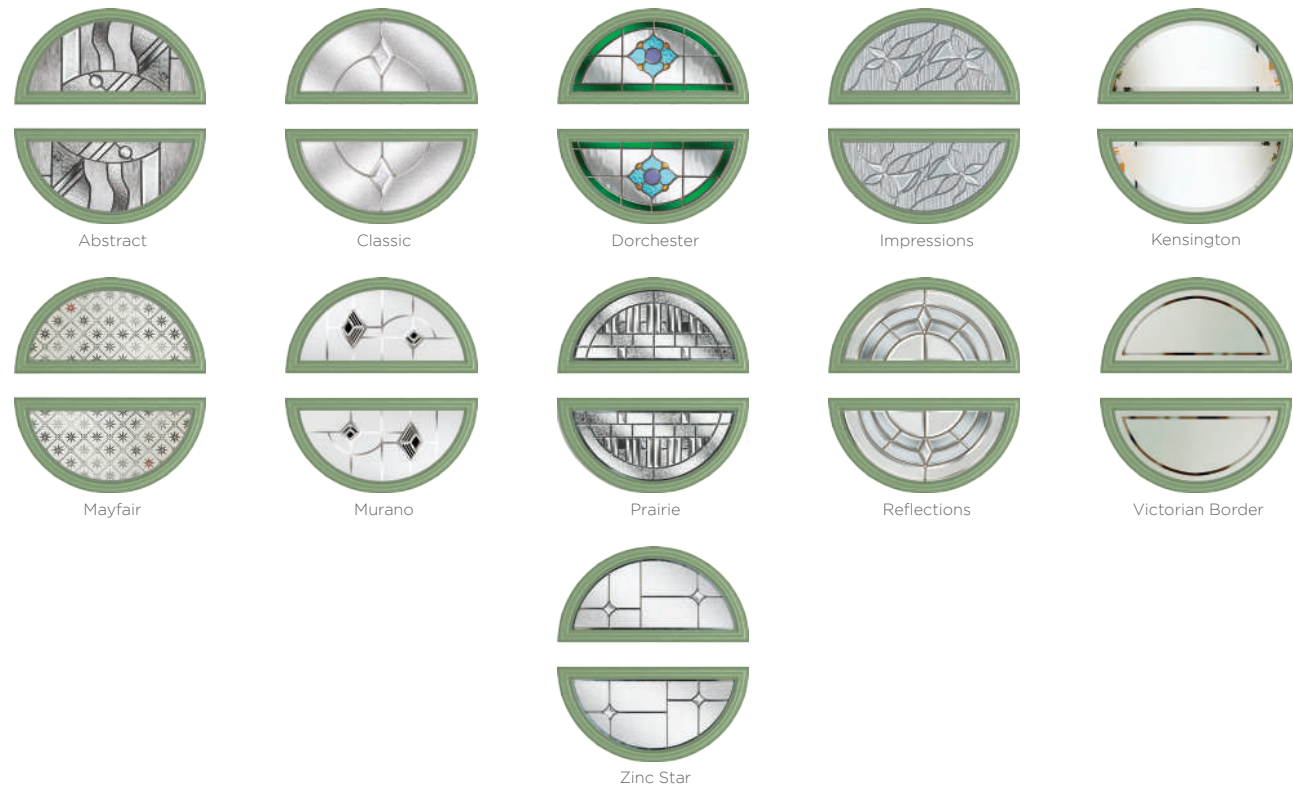

## The All Rounder

The Kent door really is unique with its glazing design almost going full circle. This style looks equally good with one of the comprehensive glass designs as it does with simple satin glass.

### 11 Decorative Glass Options

**Kent**  
Colour - Chartwell Green  
Glass - Classic

*This door is available with or without grooves*

30 **Build your own door at [compdoor.co.uk](http://compdoor.co.uk)**

# Visual Variety

The six decorative glass options available on the Hamilton door gives a variety of style effects from retro and heritage to a more modern look.