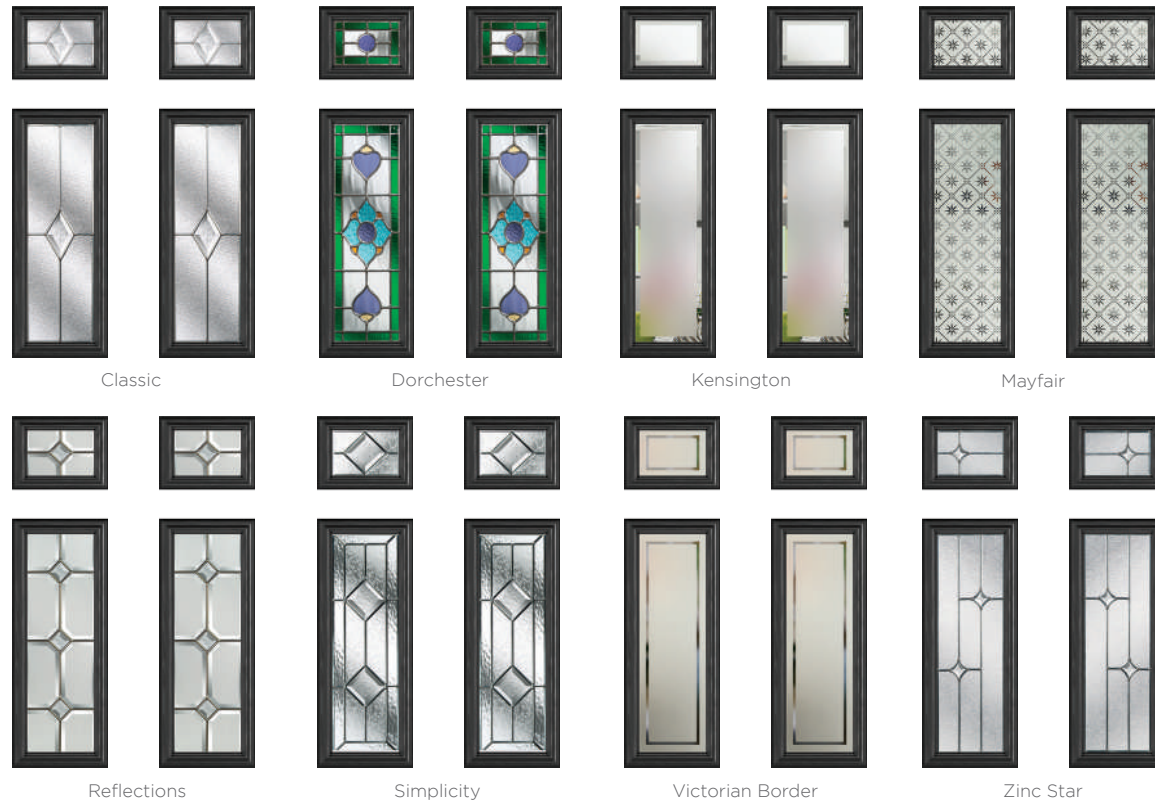

Dorchester

Kensington

Mayfair

Reflections

Simplicity

Victorian Border

Zinc Star

Classic