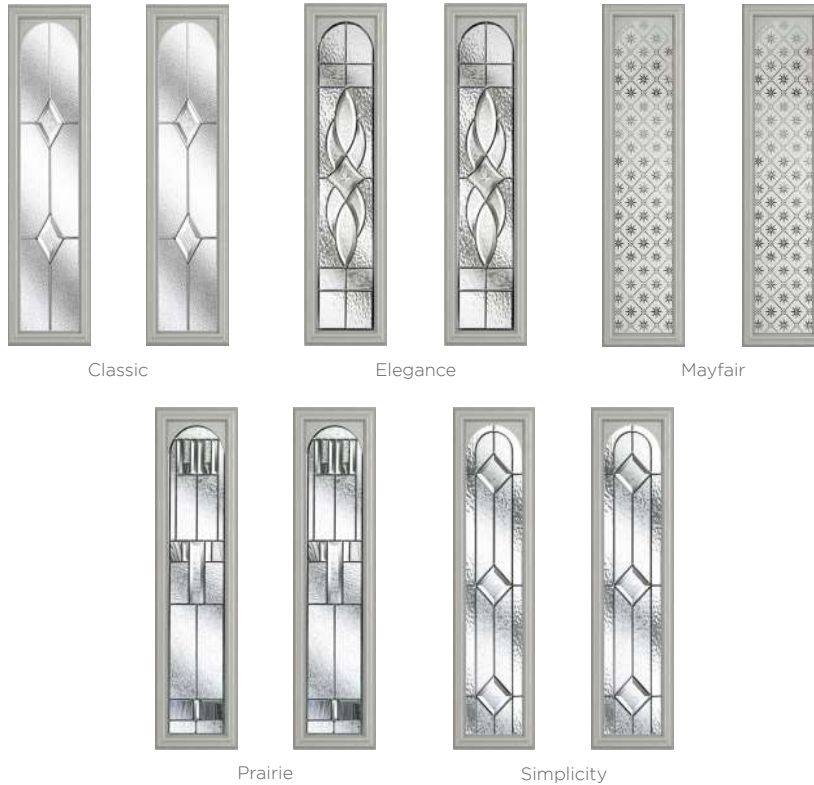

An Elegant Twist

Similar to the Whitmore but with an elegant twist, the Elmhurst offers a softer look with curved arch glazing.

5 Decorative Glass Options

Elmhurst
Colour - Agate Grey
Glass - Elegance

Learn more about these styles at compdoor.co.uk